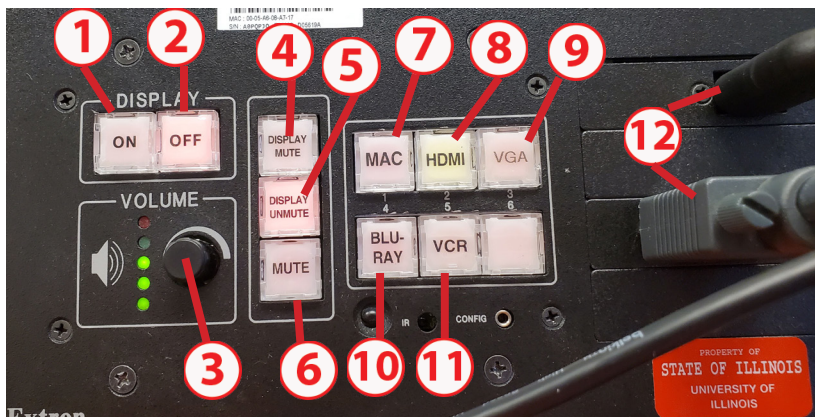

## Manual for Gregory Hall Room 001

If the system is not working correctly reboot the entire system by turning off the console and turning it back on.

BluRay- Dvd Player/VHS Player Location - in the podium below the keyboard drawer.

- 1.** Turn on the display
- 2.** Turn off the display
- 3.** Adjust the volume - This will adjust the volume for all the devices in use.
- 4.** Mute the display - This hides the projector display but not on the computer
- 5.** Unmute the display - Turns off the “display mute”
- 6.** Mute - temporarily mute all audio
- 7.** Mac - displays the Mac Mini on the display
- 8-9.** HDMI/VGA - displays a device that is plugged into those ports.
- 10-11.** Blu-Ray/VCR - displays the respective device.
- 12.** HDMI and VGA port

**Please, remember to shut down the system and press DISPLAY OFF when finished.**