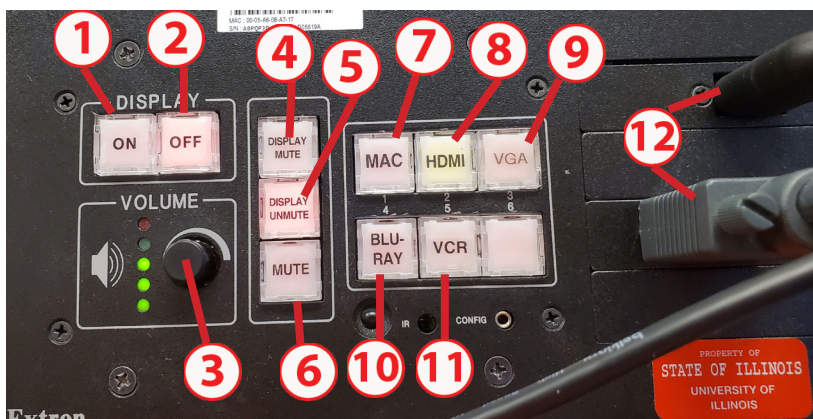

Manual for Gregory Hall Room 003

If the system is not working correctly reboot the entire system by turning off the console and turning it back on.

BluRay- Dvd Player/VHS
Player Location - in the
podium below the keyboard
drawer.

1. Turn on the display
2. Turn off the display
3. Adjust the volume - This will adjust the volume for all the devices in use.
4. Mute the display - This hides the projector display but not on the computer
5. Unmute the display - Turns off the “display mute”
6. Mute - temporarily mute all audio
7. Mac - displays the Mac Mini on the display
- 8-9. HDMI/VGA - displays a device that is plugged into those ports.
- 10-11. Blu-Ray/VCR - displays the respective device.
12. HDMI and VGA port

Please, remember to shut down the system and press **DISPLAY OFF** when finished.