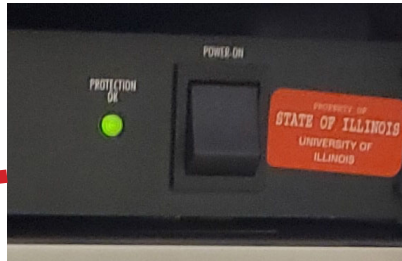

Manual for Gregory Hall Room 003

If the system is not working correctly reboot the entire system by turning off the console and turning it back on.

BluRay- Dvd Player/VHS
Player Location - in the
podium below the keyboard
drawer.

1. Turn on the display
2. Turn off the display
3. Adjust the volume - This will adjust the volume for all the devices in use.
4. Mute the display - This hides the projector display but not on the computer
5. Unmute the display - Turns off the “display mute”
6. Mute - temporarily mute all audio
7. Mac - displays the Mac Mini on the display
- 8-9. HDMI/VGA - displays a device that is plugged into those ports.
- 10-11. Blu-Ray/VCR - displays the respective device.
12. HDMI and VGA port