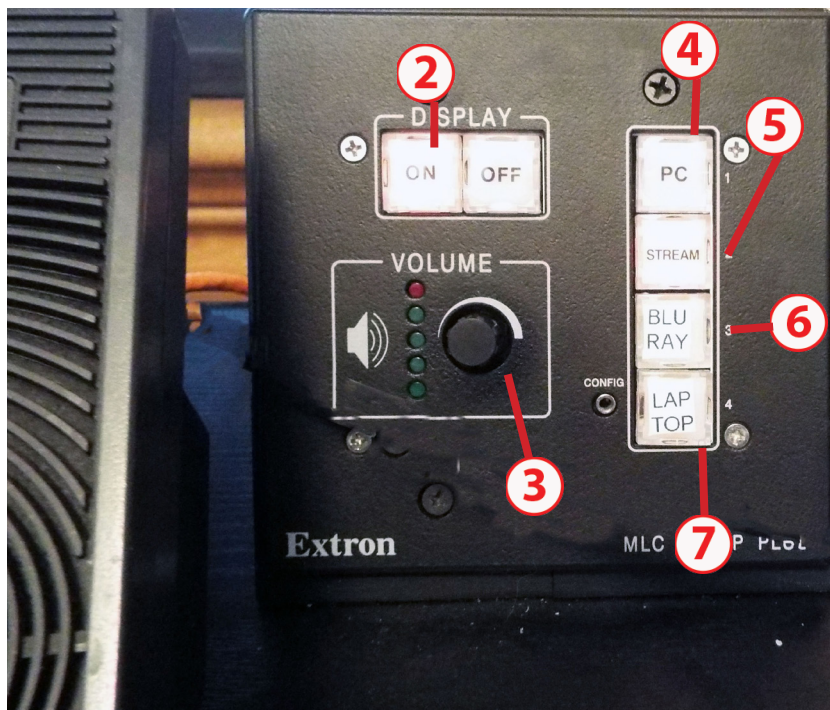

Manual for Gregory Hall Room 336

1. This room is equipped with the Solstice system which allows for wireless connection to the projector.
2. Turn on the display
3. Adjust the volume - This will adjust the volume for all the devices in use.
4. PC- Allows you to project from the in-house computer
5. Stream- Calls up the Solstice display (see image)
6. Blu-Ray- Displays the blu-ray dvd player
7. Laptop- Displays a laptop connected via VGA or HDMI

1. How to use Solstice:
 1. Connect your device to IllinoisNet or IllinoisNet_guest.
 2. Browse to <http://192.17.122.72>. Download the Solstice App if prompted.
 3. Connect using the 4-digit room code on the screen (i.e., 6320)
 4. Apple users can AirPlay to the number displayed on the screen (i.e. 336) after connecting via the Solstice app. Then enter the 4-digit room code.